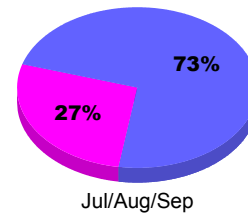

YTD Status Quo Clubs 2011-2012

Status Quo Clubs Compared to Status Quo Members

Legend: Status Quo Clubs (Cyan), Total Status Quo Members (Green)

MEMBERSHIP

Membership Results
2011-2012

Membership
2010-2011

Month	Net Memb Goal	Actual New Memb	Actual Dropped Memb	Gain/Loss of Memb	Gain/Loss of Memb
Jul/Aug/Sep		44	-34	10	-1
Totals		44	-34	10	-1

Membership Results 2011-2012

Goal, New, Dropped, Gain/Loss

Legend: Goal (Cyan), Actual (Green), Dropped (Yellow), Gain Loss (Magenta)

Comparison of Membership Gain/Loss

Current Year Compared to the Previous Year

Legend: Current Year (Cyan), Previous Year (Green)

Gender Comparison 2011-2012

Jul/Aug/Sep

Legend: Male (Blue), Female (Magenta)